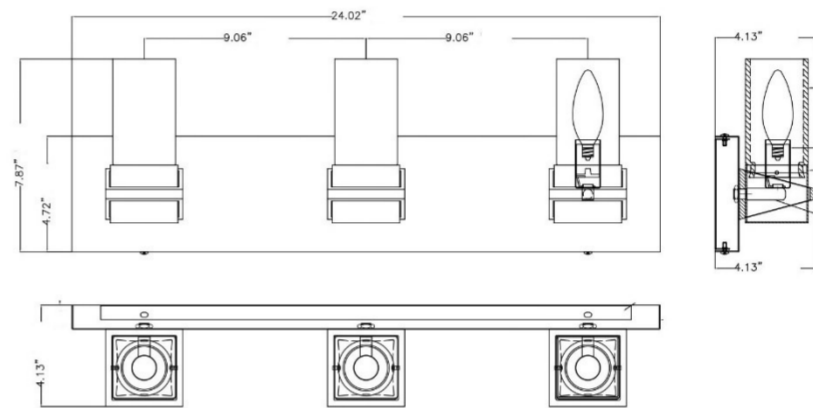

ITEM NO
VL9323-3AB/BK

SPECIFICATION DETAILS

Finish	Aged Brass/Black
Fixture Dimension	L 24.02" x W 4.13" x H 7.87"
Light Source	Candelabra base E12
Wattage	3 X E12 Maximum 40W
Voltage	120V
Hang direction.	Upward or Downward
Location	Damp/Dry
Warranty	5-year fixture warranty
Shade	Clear Glass